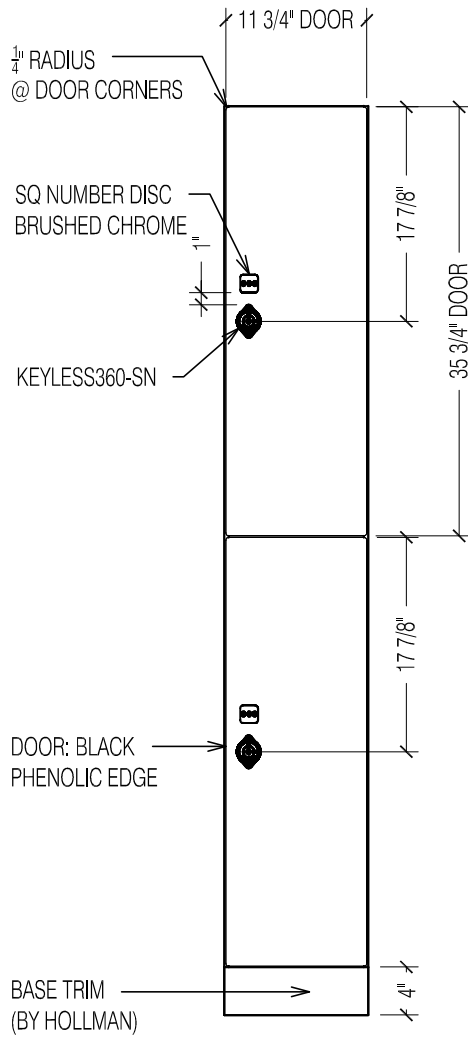

STD. SIZE OPTIONS	H	71.75"H
	W	12"W / 15"W / 18"W
	D	12"D / 15"D / 18"D / 20"D

1 FRONT VIEW 3/4" = 1"

2 SECTION VIEW 3/4" = 1"

3 OPEN VIEW 3/4" = 1"

This document is the property of Hollman, Inc. and is not to be used without written permission.