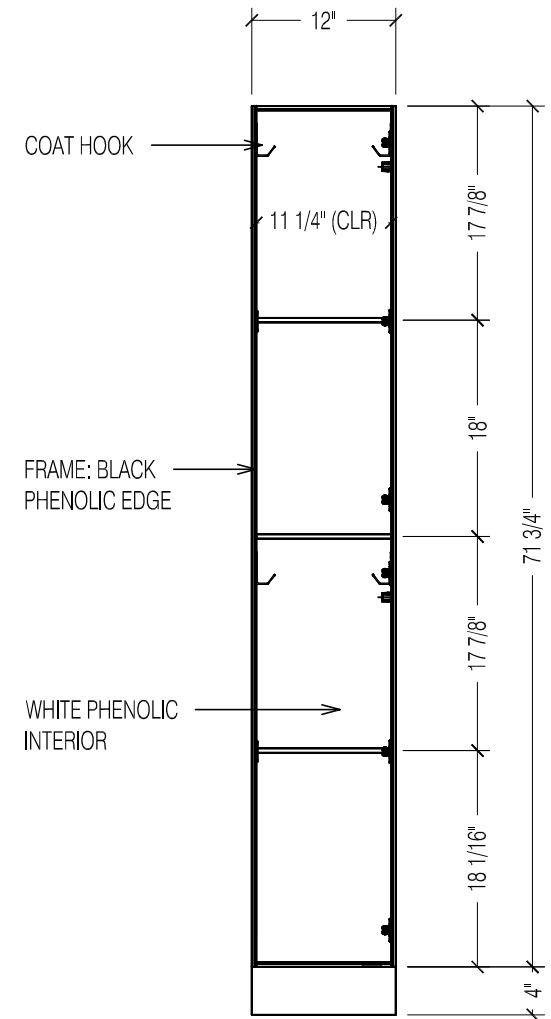

STD. SIZE OPTIONS	H	71.75"H
	W	12"W / 15"W / 18"W
	D	12"D / 15"D / 18"D / 20"D

1 FRONT VIEW 3/4" = 1"

2 SECTION VIEW 3/4" = 1"

3 OPEN VIEW 3/4" = 1"

This document is the property of Hollman, Inc. and is not to be used without written permission.