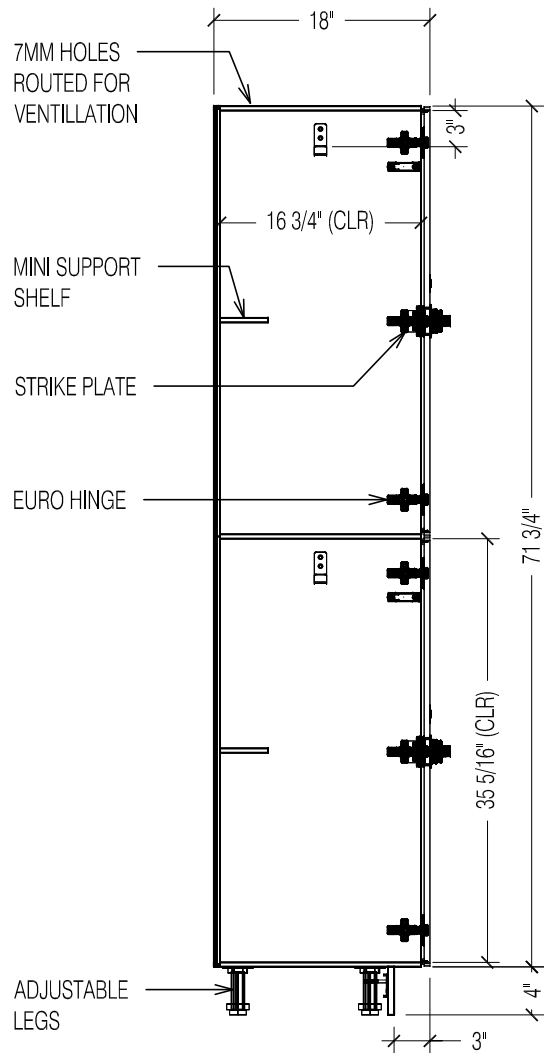

STD. SIZE OPTIONS	H	71.75"H
	W	12"W / 15"W / 18"W
	D	12"D / 15"D / 18"D / 20"D

1 FRONT VIEW 3/4" = 1"

2 SECTION VIEW 3/4" = 1"

3 OPEN VIEW 3/4" = 1"

This document is the property of Hollman, Inc. and is not to be used without written permission.