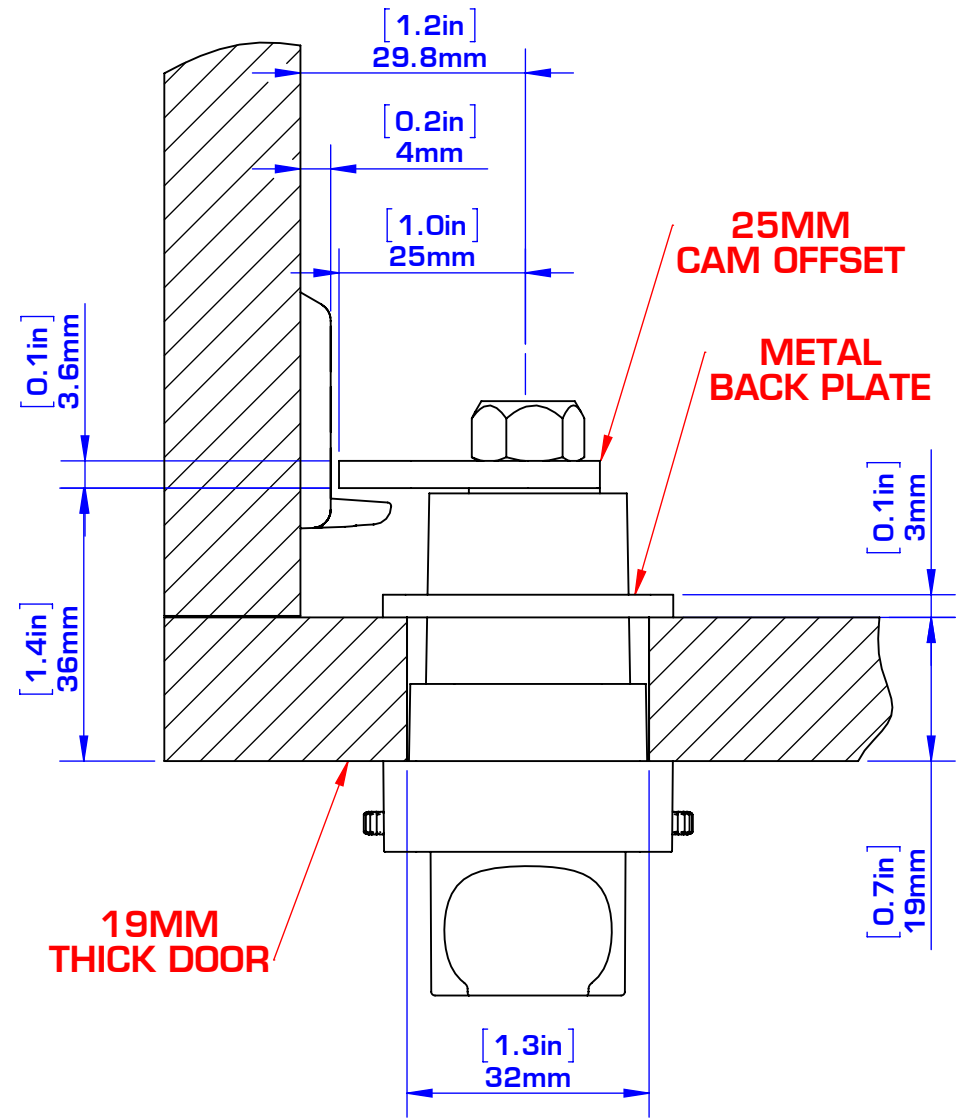

LOCK ROUTING

FRONT VIEW

TOP VIEW

KEYLESS.CO

KEYLESS.CO, LLC
 1875 W. Walnut Hill Lane, Suite140
 Irving, Texas 75038
 Phone 972.331.2770 | Info@Keyless.co
 Keyless.Co

Scale 1:1

**KEYLESS 1
 INSTALLATION**