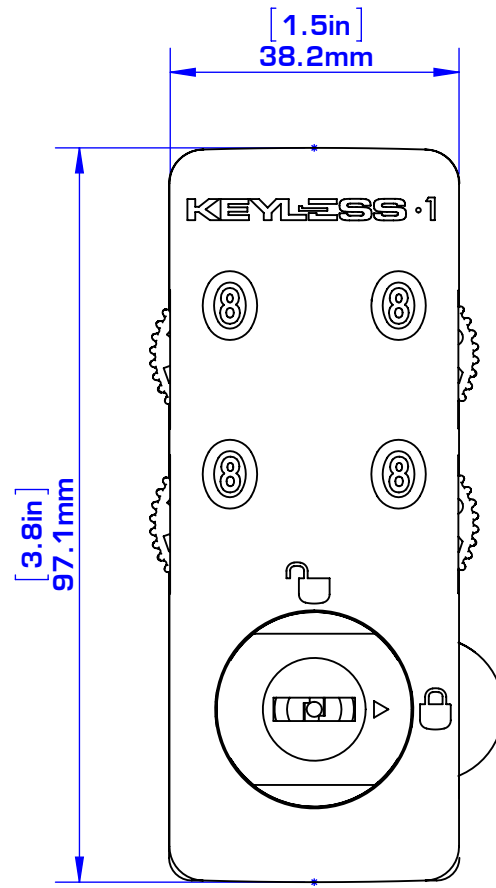

LOCK ROUTING

FRONT VIEW

TOP VIEW

KEYLESS.CO

KEYLESS.CO, LLC
 1875 W. Walnut Hill Lane, Suite140
 Irving, Texas 75038
 Phone 972.331.2770 | Info@Keyless.co
 Keyless.Co

Scale 1:1

**KEYLESS 1
 INSTALLATION**