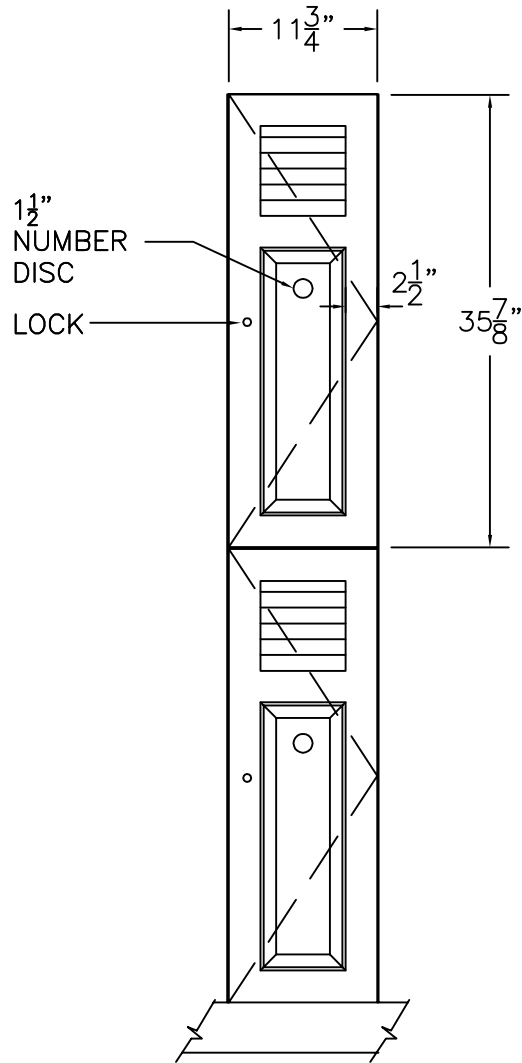

STANDARD SIZE OPTIONS:
 H = 60"/72"/84"
 W = 12"/15"/18"
 D = 15"/18"/20"

FRONT ELEVATION

SECTION VIEW

FRONT ELEV.-DOOR REMOVED

HOLLMAN
 SINCE 1976

1825 W. Walnut Hill Lane, Irving TX, 75038
 P: (972)815-4000 F: (972)815-2921
 www.hollman.com

MODEL B
 RAISED PANEL LOUVER TOP DOOR

DATE:	DRAWN BY:	APPROVED BY:
SCALE: 3/4" = 1'		DRAWING: