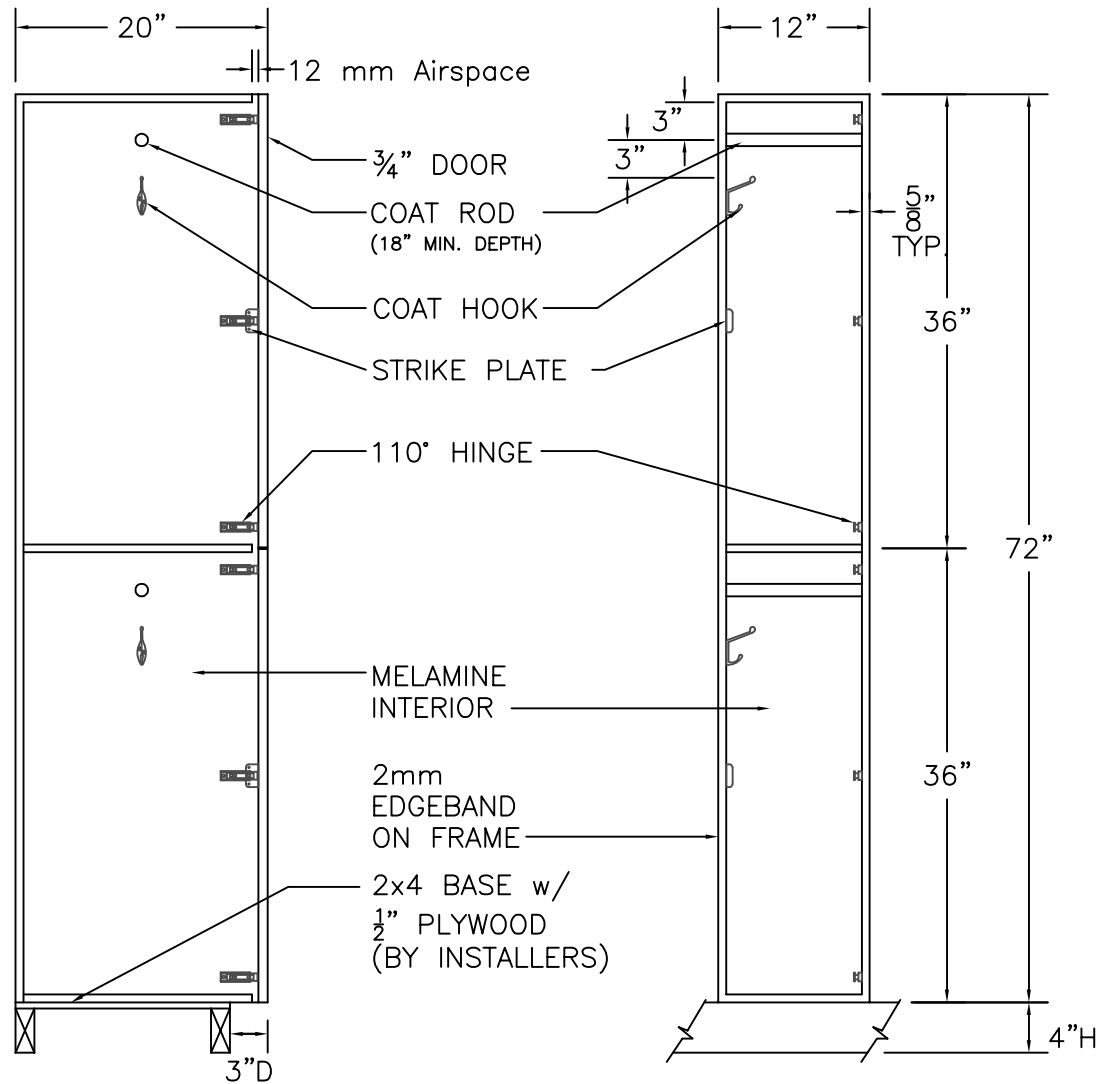

STANDARD SIZE OPTIONS:
 H = 60"/72"/84"
 W = 12"/15"/18"
 D = 15"/18"/20"

FRONT ELEVATION

SECTION VIEW

FRONT ELEV.-DOOR REMOVED

HOLLMAN
 SINCE 1976

1825 W. Walnut Hill Lane, Irving TX, 75038
 P: (972)815-4000 F: (972)815-2921
 www.hollman.com

MODEL B
 RAISED PANEL LOUVER TOP DOOR

DATE:	DRAWN BY:	APPROVED BY:
SCALE: 3/4" = 1'		DRAWING: